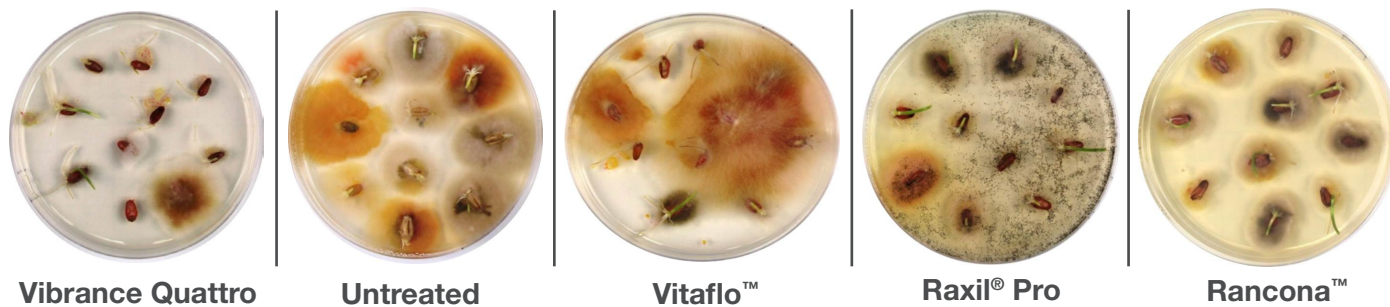

Comparing the control of cereal seed treatments at 23% seed-borne *Fusarium graminearum* and 19% *Fusarium* spp.*

2 replications, 10 sub reps - 325 mL per 100 kg seed. Syngenta Honeywood Research Facility, 2015

*23% *Fusarium graminearum* and 19% *Fusarium* spp. infection was used for demonstration purposes. Syngenta does not recommend use of seed with these infection levels.

Performance evaluations are based on field observations and public information. Data from multiple locations and years should be consulted whenever possible. Individual results may vary depending on local growing, soil and weather conditions.

Use rates and packaging

Crop	ml/100kg	ml/bu	bu/L	10L*	115L	450L
Wheat	325	88.4	11.3	113	1300	5,088
Barley	325	70.8	14.1	141	1625	6,360
Oats	325	50.1	20.0	200	2294	8,978

* 2 x 10 L jugs in a case

Seed application and dust off

The Cruiser Vibrance Quattro formulation provides growers with the peace of mind of uniform coverage and no dust off seed.