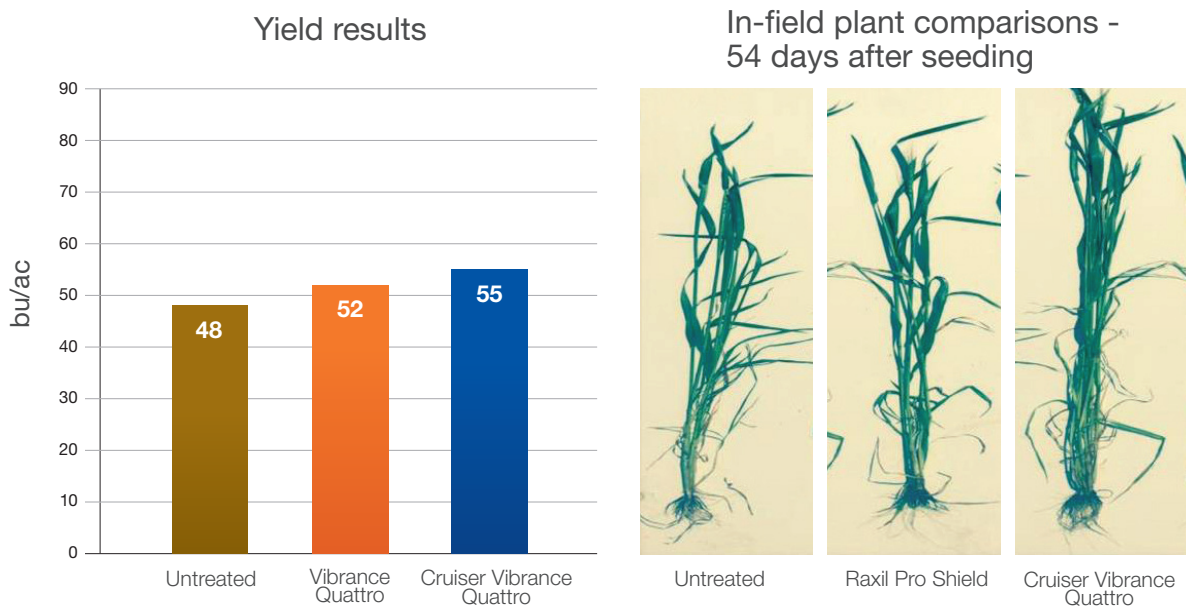

All-in-one insect and disease protection for your cereal crops

For cereal growers who want elevated, more consistent insect and disease protection that provides a healthy, vigorous plant stand, Cruiser® Vibrance® Quattro provides unparalleled performance in an all-in-one Seedcare™ solution that is uniquely simple.

Cruiser Vibrance Quattro provides the following benefits:

- Four systemic fungicides provide extensive protection from a range of diseases, including dwarf bunt; strong protection against *Fusarium graminearum*
- Powerful seed-applied insecticide for wireworm protection
- Protects against smuts in cereals, including true loose smut in barley
- The Rooting Power™ of Vibrance helps deliver stronger roots that take full advantage of soil nutrients and can better defend against soil diseases
- Active ingredient combination provides the Vigor Trigger® effect, which produces improved emergence, greater uniformity and enhanced stand establishment for higher potential yield

Cruiser Vibrance Quattro field evaluation trial

Southey, SK. 2014

Cruiser® Vibrance® Quattro

syngenta®

Visit Syngenta.ca or contact our Customer Interaction Centre at 1-87-SYNGENTA (1-877-964-3682).

Always read and follow label directions. Cruiser®, Rooting Power™, Vibrance®, Vigor Trigger®, the Alliance Frame, the Purpose Icon and the Syngenta logo are trademarks of a Syngenta Group Company. Other trademarks are the property of their respective owners. © 2016 Syngenta.