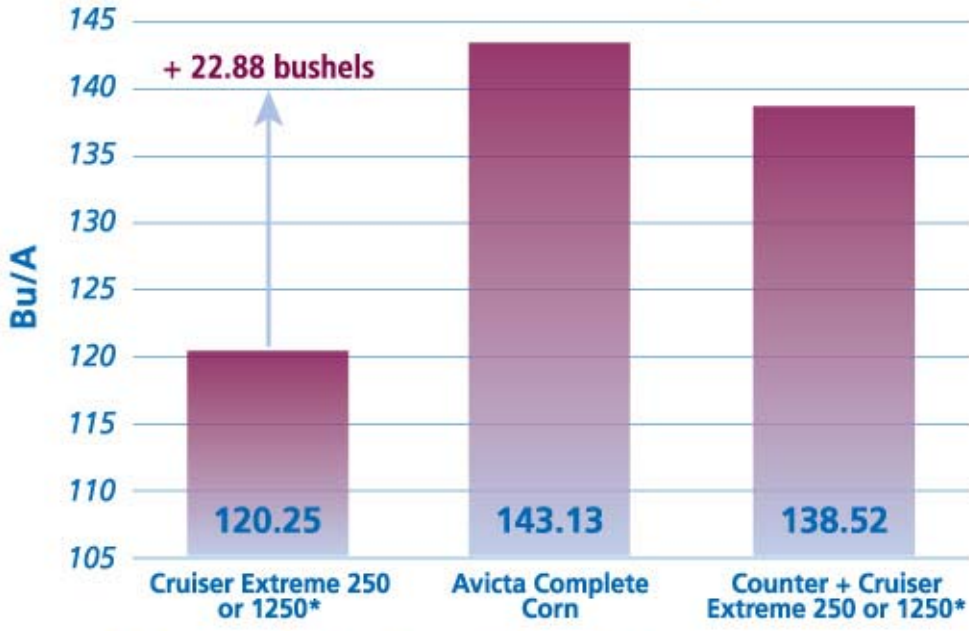

Performance Under Heavy Nematode Pressure Four Year Summary

Four year, nine location, Kansas and Nebraska, All Reps

* During the four-year period, when CRW-traited corn was not used, Cruiser Extreme 1250 was the standard base treatment.