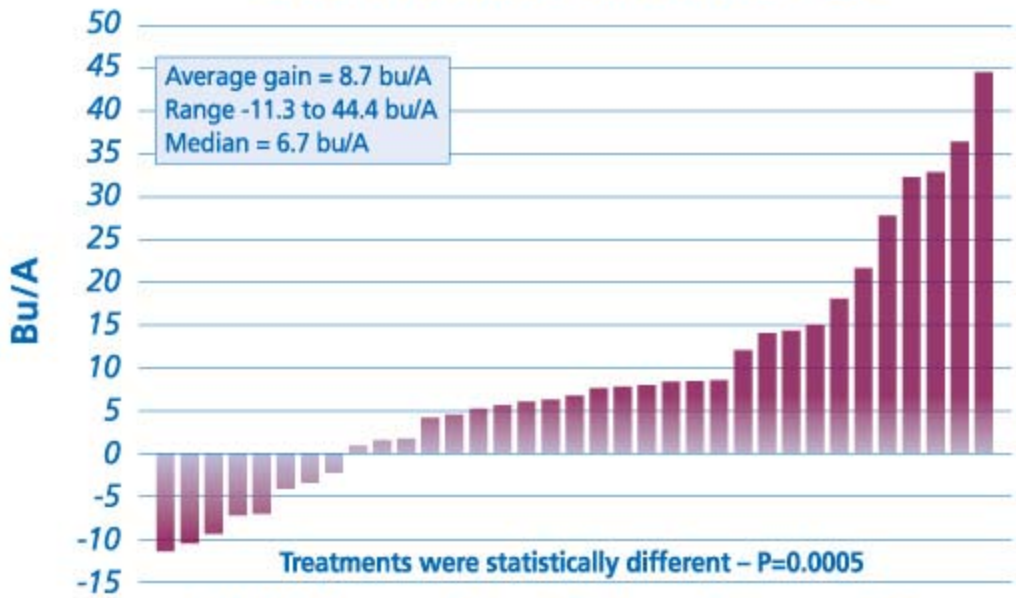

### Avicta Complete Corn vs. Cruiser Extreme 250 35 Trials from IA, IL, IN, KS, NE & SD

### Yield Change from Cruiser Extreme 250

Trials were non-replicated large plot side by sides conducted by third party contractors